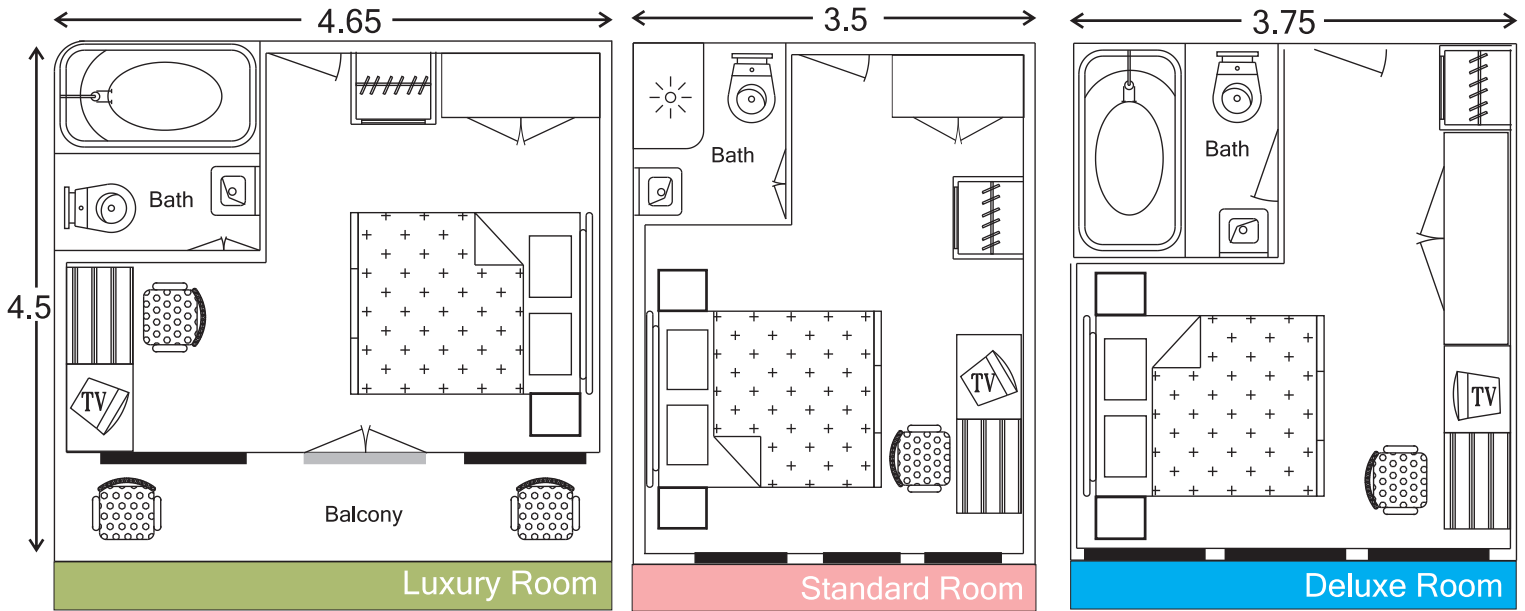

Room Layout Plan of the M V Mahabaahu

 French Windows
 Glass Doors
 All measurements in meters