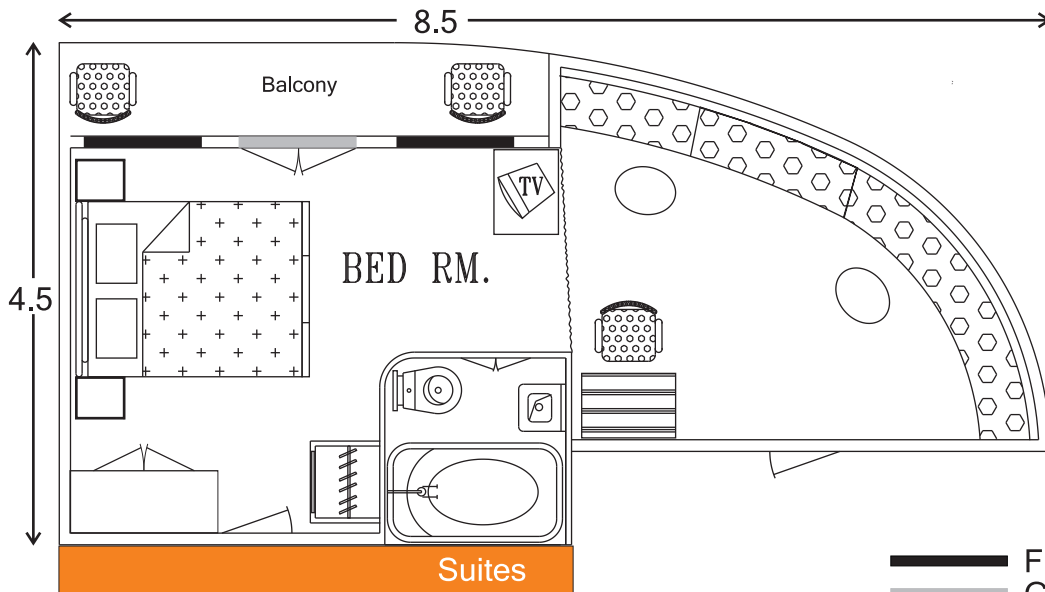

Room Layout Plan of the M V Mahabaahu

 French Windows
 Glass Doors
 All measurements in meters